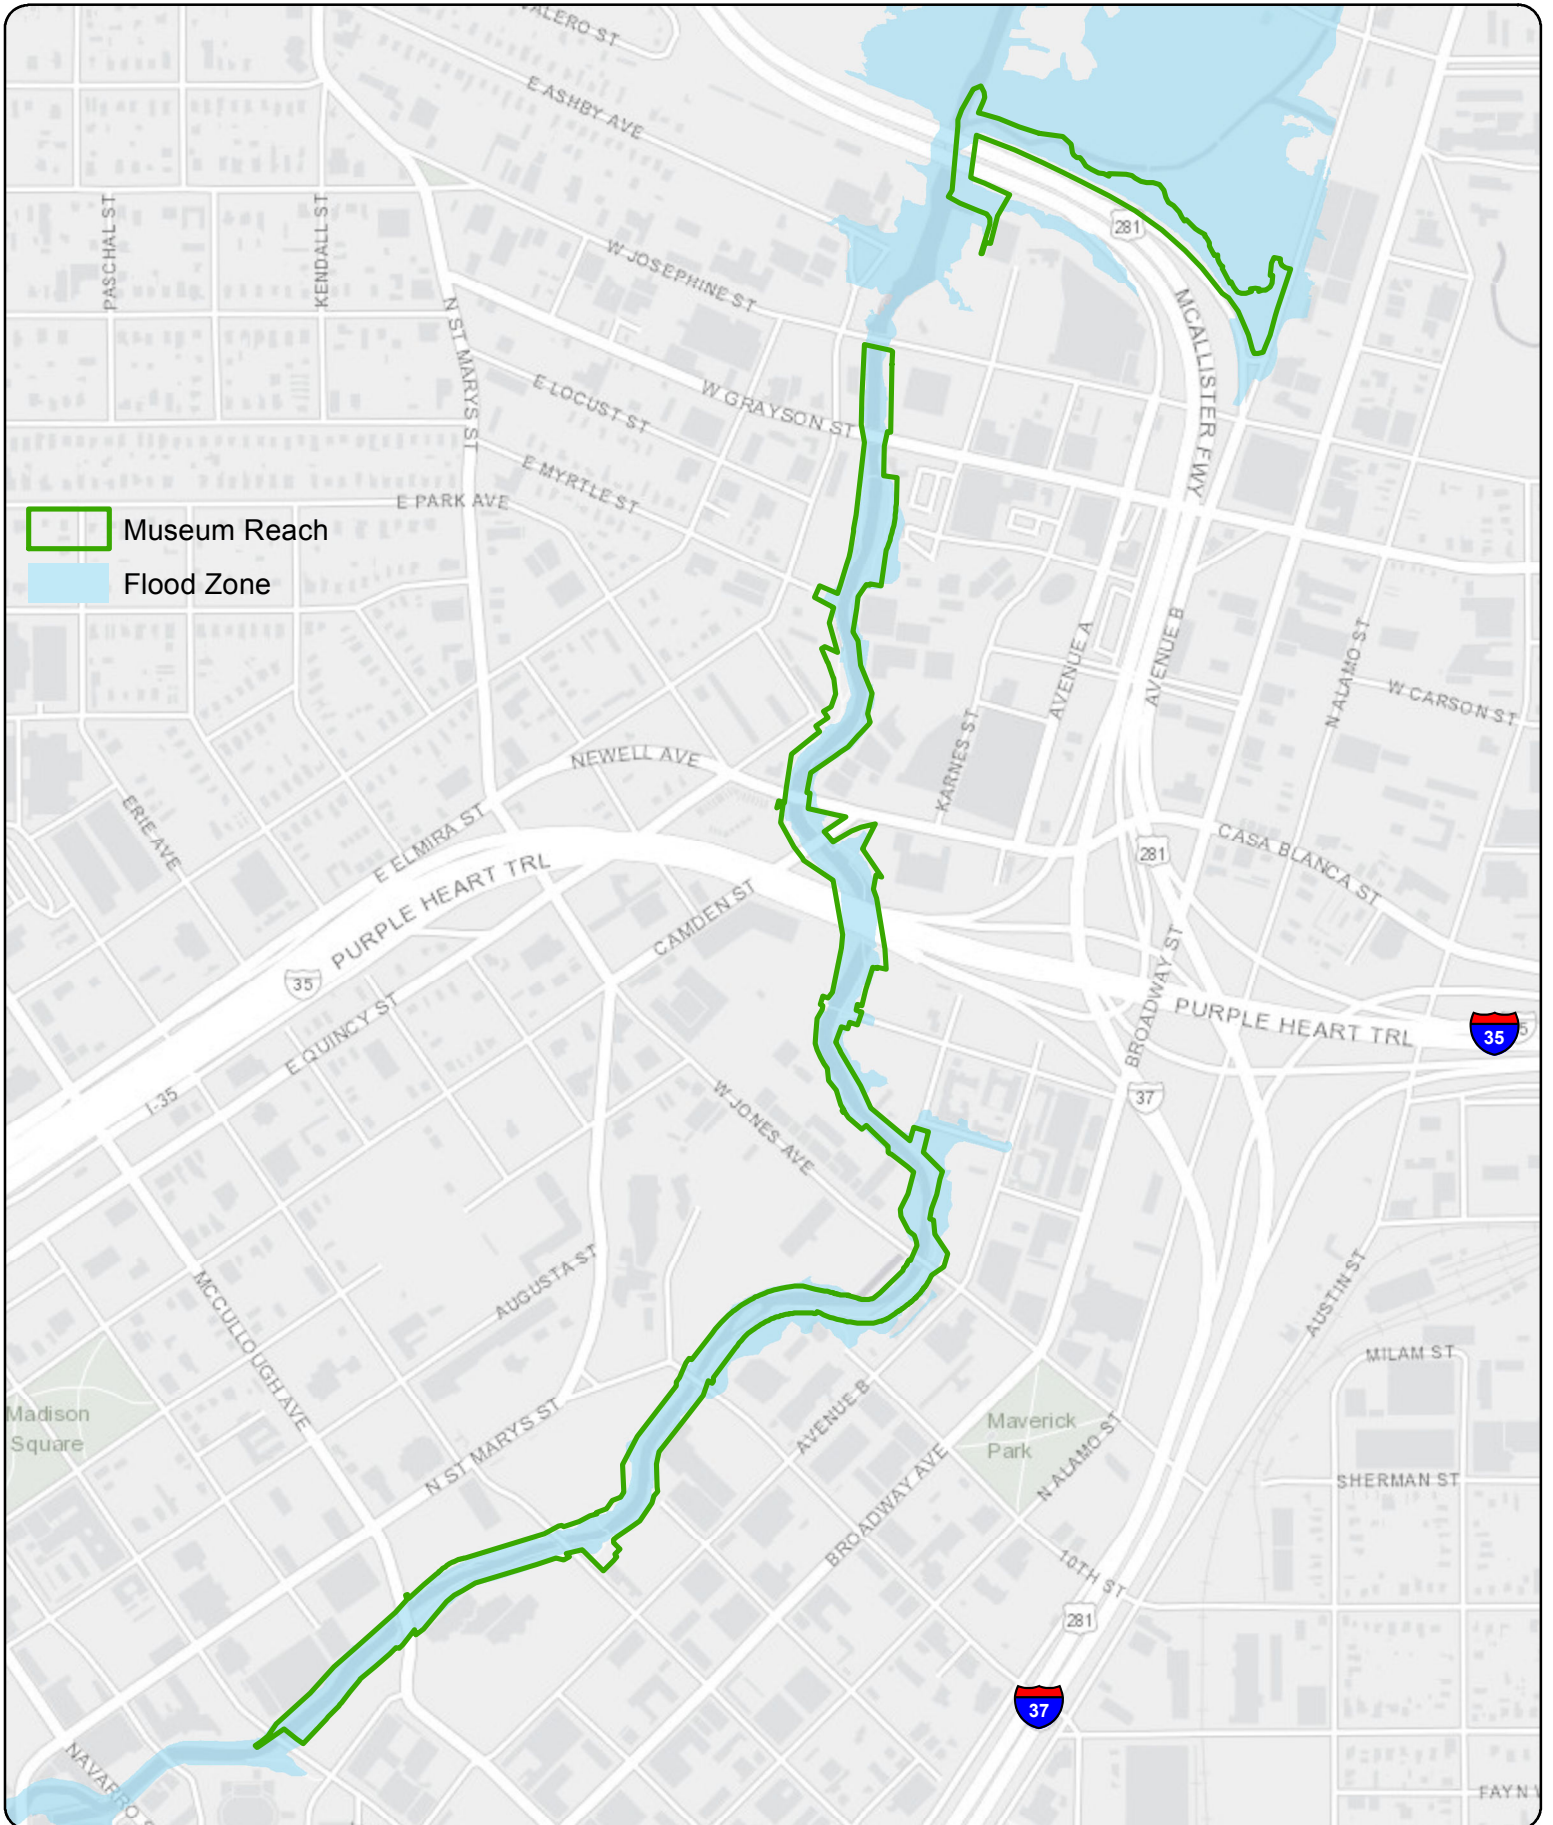

San Antonio Riverwalk Museum Reach

Museum Reach
 Flood Zone